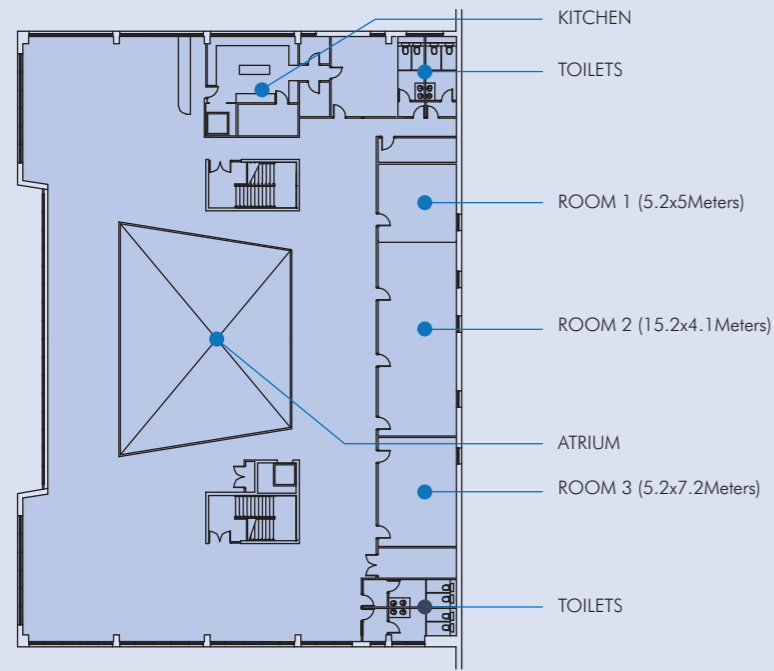

## FIRST FLOOR

### MAIN HALL DIMENSIONS

OVERALL LENGTH	140 METRES
OVERALL WIDTH	60.9 METRES
WITH BETWEEN COLUMNS	59 METRES
FLOOR AREA	8526 SQ. METRES
HEIGHT AT EAVES	5.2 METRES
HEIGHT AT CENTRE	9.6 METRES

## GROUND FLOOR

# HIGHLAND HALL FLOOR PLAN

ROYAL HIGHLAND CENTRE