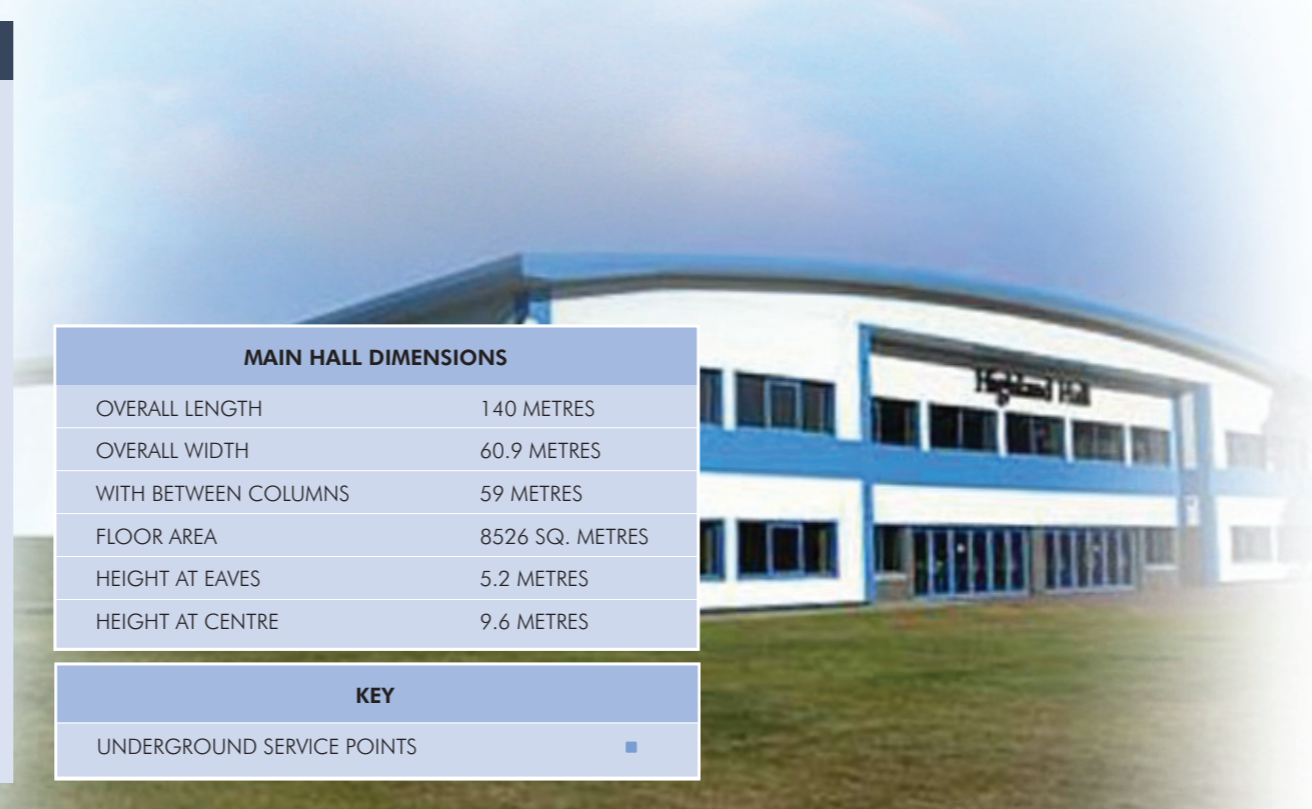

## FIRST FLOOR

### MAIN HALL DIMENSIONS

OVERALL LENGTH	140 METRES
OVERALL WIDTH	60.9 METRES
WITH BETWEEN COLUMNS	59 METRES
FLOOR AREA	8526 SQ. METRES
HEIGHT AT EAVES	5.2 METRES
HEIGHT AT CENTRE	9.6 METRES