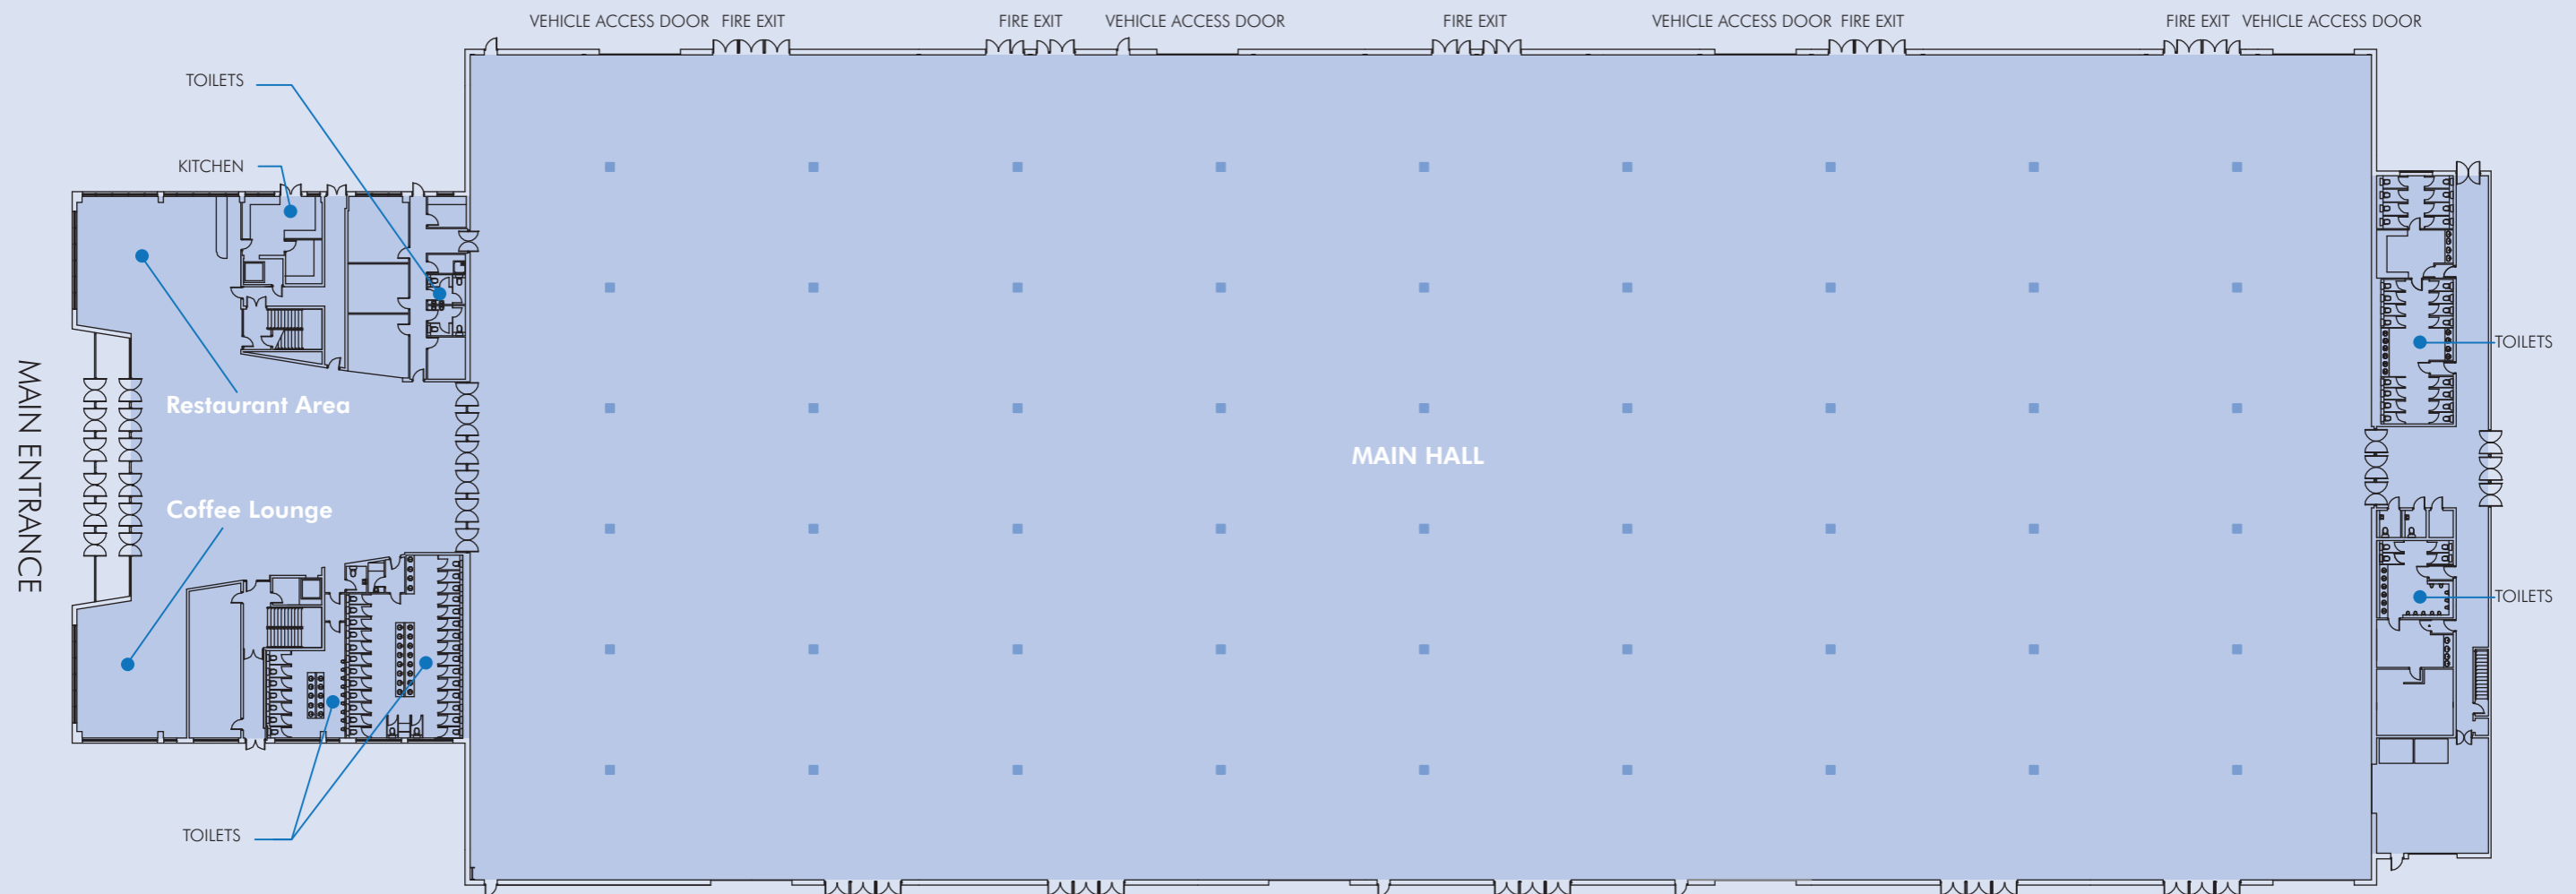

## FIRST FLOOR

### MAIN HALL DIMENSIONS

OVERALL LENGTH	140 METRES
OVERALL WIDTH	60.9 METRES
WITH BETWEEN COLUMNS	59 METRES
FLOOR AREA	8526 SQ. METRES
HEIGHT AT EAVES	5.2 METRES
HEIGHT AT CENTRE	9.6 METRES

## GROUND FLOOR

# HIGHLAND HALL FLOOR PLAN

ROYAL HIGHLAND CENTRE